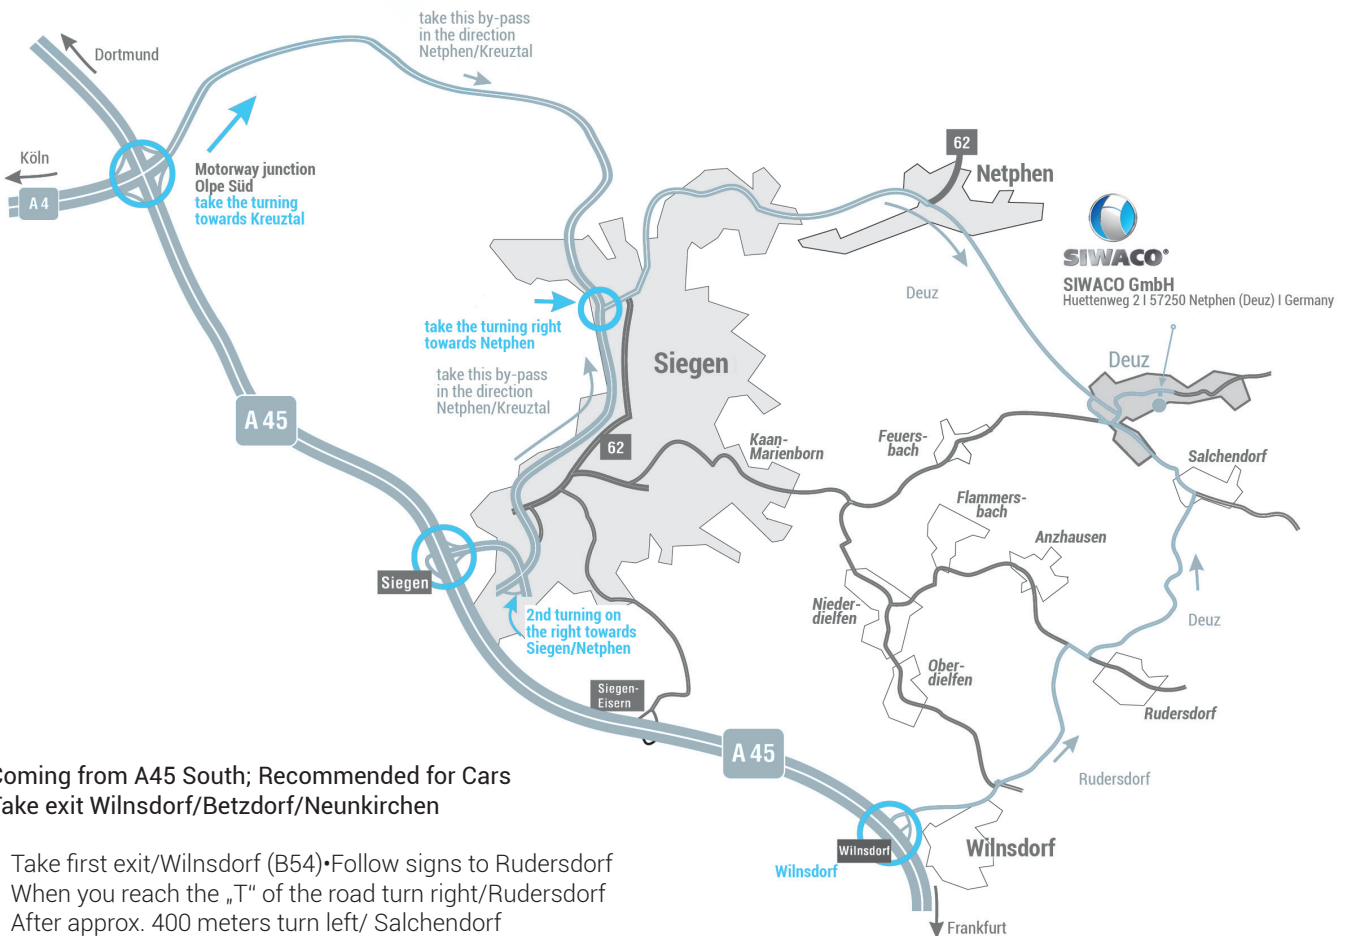

HOW TO REACH SIWACO

Coming from A45 North
Recommended for Trucks and Cars
Take Exit Siegen

- Take 2nd exit/Siegen/Netphen
- Continue direction Netphen/Kreuztal
- Take exit/Dreis-Tiefenbach/Netphen
- First you enter the village Dreis-Tiefenbach than Netphen
- In Netphen (2nd traffic light) turn right Diezhoelztal/Deuz
- When you enter Deuz you are on the 'Kölner Straße' - after approx. 500 meters turn left on 'Marburger Straße'
- After approx. 500 meters WALZEN IRLE on the right side

A45 / A4 North
Take Exit Motorway junction Olpe Süd

- Take exit Kreuztal
- Continue direction Netphen/Kreuztal
- Take exit/Dreis-Tiefenbach/Netphen
- First you enter the village Dreis-Tiefenbach than Netphen
- In Netphen (2nd traffic light) turn right Diezhoelztal/Deuz
- When you enter Deuz you are on the 'Kölner Straße' - after approx. 500 meters turn left on 'Marburger Straße'
- After approx. 500 meters WALZEN IRLE on the right side

Coming from A45 South; Recommended for Cars
Take exit Wilnsdorf/Betzdorf/Neunkirchen

- Take first exit/Wilnsdorf (B54)•Follow signs to Rudersdorf
- When you reach the „T“ of the road turn right/Rudersdorf
- After approx. 400 meters turn left/ Salchendorf
- In Salchendorf turn left/Deuz
- After approx. 1500 meters turn right, you are now on the 'Albert-Irle-Straße'
- Take next turn right 'Marburger Straße'
- After approx. 500 meters WALZEN IRLE on the right side